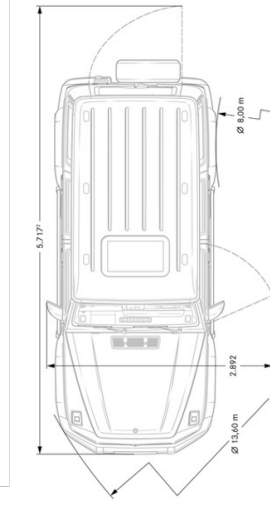

VPC Installed Options

<i>Code</i>	<i>Options</i>	<i>Availability</i>	<i>MSRP</i>
D09	Wheel Locking Bolts		\$150
D49	First Aid Kit		\$35

Specifications

G63W4

<i>Chassis</i>	
<i>Drivetrain</i>	
Transmission	AMG SPEEDSHIFT TCT 9G Automatic Transmission
Drive Configuration	All-wheel drive
<i>Engine</i>	
Engine Configuration	Handcrafted AMG 4.0L V8 Biturbo Engine
Power (hp)	577
Fuel Requirement (Octane)	91
Torque (lb-ft)	627
Compression	8.6:1
Fuel Tank Size (gallons)	26.42
Displacement (cc)	3,982
<i>Performance</i>	
Acceleration 0-60 mph (sec)	4.5
Top Speed (mph)	137/149 (w/ drivers package)
Top Speed (mph)	137/149 (w/ drivers package)
<i>Fuel Economy</i>	
Fuel Economy	Cty/Hwy/Combined TBD
<i>Exterior Dimensions</i>	
Vehicle Length (in.)	191.85
Vehicle Width with Mirrors (in.)	86.10
Vehicle Height (in.)	77.40
Wheelbase (in.)	113.78
Curb Weight (lbs.)	5,842
<i>Wheels and Tires</i>	
<i>Interior Dimensions</i>	
Trunk Size (cubic feet)	37.39