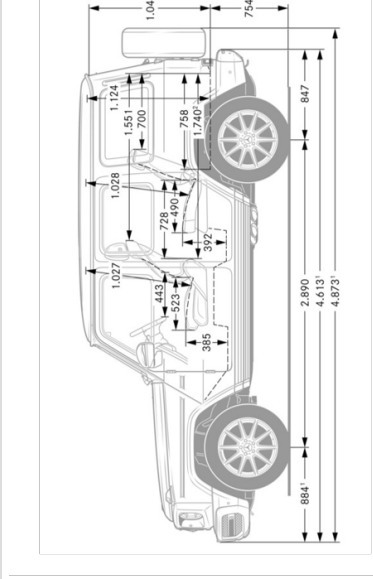

VPC Installed Options

<i>Code</i>	<i>Options</i>	<i>Availability</i>	<i>MSRP</i>
D09	Wheel Locking Bolts		\$150
D49	First Aid Kit		\$35

Specifications

G63W4

<i>Chassis</i>	
<i>Drivetrain</i>	
Transmission	AMG SPEEDSHIFT TCT 9G Automatic Transmission
Drive Configuration	All-wheel drive
<i>Engine</i>	
Engine Configuration	Handcrafted AMG 4.0L V8 Biturbo Engine
Power (hp)	577
Fuel Requirement (Octane)	91
Torque (lb-ft)	627
Compression	8.6:1
Fuel Tank Size (gallons)	26.42
Displacement (cc)	3,982
<i>Performance</i>	
Acceleration 0-60 mph (sec)	4.5
Top Speed (mph)	137/149 (w/ drivers package)
Top Speed (mph)	137/149 (w/ drivers package)
<i>Fuel Economy</i>	
Fuel Economy	Cty/Hwy/Combined TBD
<i>Exterior Dimensions</i>	
Vehicle Length (in.)	191.85
Vehicle Width with Mirrors (in.)	86.10
Vehicle Height (in.)	77.40
Wheelbase (in.)	113.78
Curb Weight (lbs.)	5,842
<i>Wheels and Tires</i>	
<i>Interior Dimensions</i>	
Trunk Size (cubic feet)	37.39