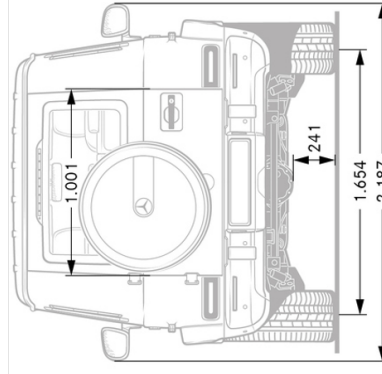

VPC Installed Options

<i>Code</i>	<i>Options</i>	<i>Availability</i>	<i>MSRP</i>
D09	Wheel Locking Bolts		\$150
D49	First Aid Kit		\$35

Specifications

G63W4

<i>Chassis</i>	
<i>Drivetrain</i>	
Transmission	AMG SPEEDSHIFT TCT 9G Automatic Transmission
Drive Configuration	All-wheel drive
<i>Engine</i>	
Engine Configuration	Handcrafted AMG 4.0L V8 Biturbo Engine
Power (hp)	577
Fuel Requirement (Octane)	91
Torque (lb-ft)	627
Compression	8.6:1
Fuel Tank Size (gallons)	26.42
Displacement (cc)	3,982
<i>Performance</i>	
Acceleration 0-60 mph (sec)	4.5
Top Speed (mph)	137/149 (w/ drivers package)
Top Speed (mph)	137/149 (w/ drivers package)
<i>Fuel Economy</i>	
Fuel Economy	Cty/Hwy/Combined TBD
<i>Exterior Dimensions</i>	
Vehicle Length (in.)	191.85
Vehicle Width with Mirrors (in.)	86.10
Vehicle Height (in.)	77.40
Wheelbase (in.)	113.78
Curb Weight (lbs.)	5,842
<i>Wheels and Tires</i>	
<i>Interior Dimensions</i>	
Trunk Size (cubic feet)	37.39

<i>Chassis</i>	
<i>Drivetrain</i>	
Transmission	AMG SPEEDSHIFT TCT 9G Automatic Transmission
Drive Configuration	All-wheel drive
<i>Engine</i>	
Engine Configuration	Handcrafted AMG 4.0L V8 Biturbo Engine
Power (hp)	577
Fuel Requirement (Octane)	91
Torque (lb-ft)	627
Compression	8.6:1
Fuel Tank Size (gallons)	26.42
Displacement (cc)	3,982
<i>Performance</i>	
Acceleration 0-60 mph (sec)	5.0
Top Speed (mph)	130
Top Speed (mph)	TBD (w/ drivers package)
<i>Fuel Economy</i>	
Fuel Economy	Cty/Hwy/Combined TBD
<i>Exterior Dimensions</i>	
Vehicle Length (in.)	194.45
Vehicle Width with Mirrors (in.)	89.96
Vehicle Height (in.)	88.78
Wheelbase (in.)	113.07
Curb Weight (lbs.)	6,315
<i>Wheels and Tires</i>	
<i>Interior Dimensions</i>	
Trunk Size (cubic feet)	TBD