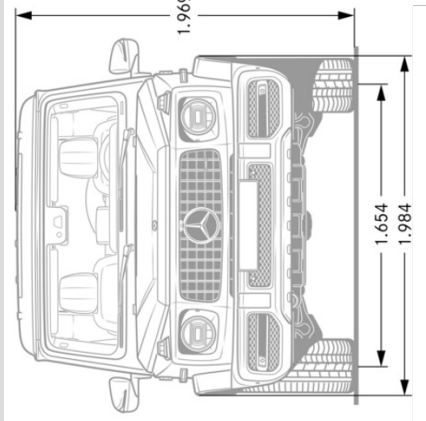

<i>Chassis</i>	
<i>Drivetrain</i>	
Transmission	AMG SPEEDSHIFT TCT 9G Automatic Transmission
Drive Configuration	All-wheel drive
<i>Engine</i>	
Engine Configuration	Handcrafted AMG 4.0L V8 Biturbo Engine
Power (hp)	577
Fuel Requirement (Octane)	91
Torque (lb-ft)	627
Compression	8.6:1
Fuel Tank Size (gallons)	26.42
Displacement (cc)	3,982
<i>Performance</i>	
Acceleration 0-60 mph (sec)	5.0
Top Speed (mph)	130
Top Speed (mph)	TBD (w/ drivers package)
<i>Fuel Economy</i>	
Fuel Economy	Cty/Hwy/Combined TBD
<i>Exterior Dimensions</i>	
Vehicle Length (in.)	194.45
Vehicle Width with Mirrors (in.)	89.96
Vehicle Height (in.)	88.78
Wheelbase (in.)	113.07
Curb Weight (lbs.)	6,315
<i>Wheels and Tires</i>	
<i>Interior Dimensions</i>	
Trunk Size (cubic feet)	TBD