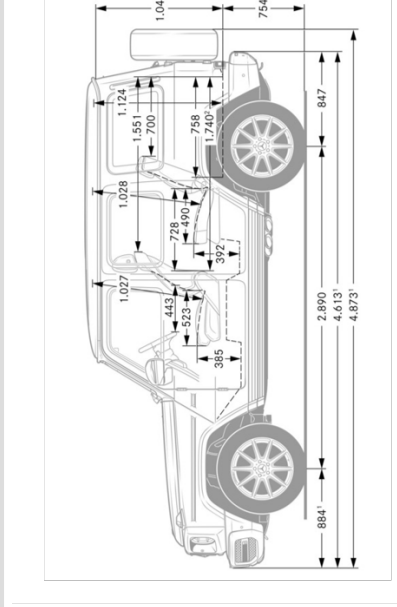

<i>Chassis</i>	
<i>Drivetrain</i>	
Transmission	AMG SPEEDSHIFT TCT 9G Automatic Transmission
Drive Configuration	All-wheel drive
<i>Engine</i>	
Engine Configuration	Handcrafted AMG 4.0L V8 Biturbo Engine
Power (hp)	577
Fuel Requirement (Octane)	91
Torque (lb-ft)	627
Compression	8.6:1
Fuel Tank Size (gallons)	26.42
Displacement (cc)	3,982
<i>Performance</i>	
Acceleration 0-60 mph (sec)	5.0
Top Speed (mph)	130
Top Speed (mph)	TBD (w/ drivers package)
<i>Fuel Economy</i>	
Fuel Economy	Cty/Hwy/Combined TBD
<i>Exterior Dimensions</i>	
Vehicle Length (in.)	194.45
Vehicle Width with Mirrors (in.)	89.96
Vehicle Height (in.)	88.78
Wheelbase (in.)	113.07
Curb Weight (lbs.)	6,315
<i>Wheels and Tires</i>	
<i>Interior Dimensions</i>	
Trunk Size (cubic feet)	TBD