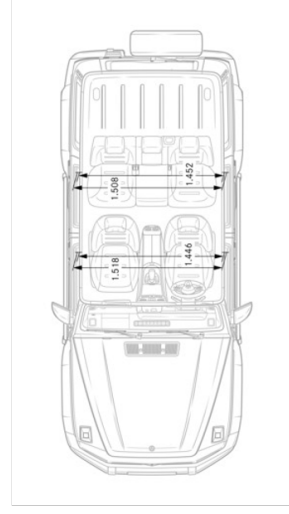

VPC Installed Options

<i>Code</i>	<i>Options</i>	<i>Availability</i>	<i>MSRP</i>
D09	Wheel Locking Bolts		\$150
D49	First Aid Kit		\$35

Specifications

G63W4

<i>Chassis</i>	
<i>Drivetrain</i>	
Transmission	AMG SPEEDSHIFT TCT 9G Automatic Transmission
Drive Configuration	All-wheel drive
<i>Engine</i>	
Engine Configuration	Handcrafted AMG 4.0L V8 Biturbo Engine
Power (hp)	577
Fuel Requirement (Octane)	91
Torque (lb-ft)	627
Compression	8.6:1
Fuel Tank Size (gallons)	26.42
Displacement (cc)	3,982
<i>Performance</i>	
Acceleration 0-60 mph (sec)	4.5
Top Speed (mph)	137/149 (w/ drivers package)
Top Speed (mph)	137/149 (w/ drivers package)
<i>Fuel Economy</i>	
Fuel Economy	Cty/Hwy/Combined TBD
<i>Exterior Dimensions</i>	
Vehicle Length (in.)	191.85
Vehicle Width with Mirrors (in.)	86.10
Vehicle Height (in.)	77.40
Wheelbase (in.)	113.78
Curb Weight (lbs.)	5,842
<i>Wheels and Tires</i>	
<i>Interior Dimensions</i>	
Trunk Size (cubic feet)	37.39