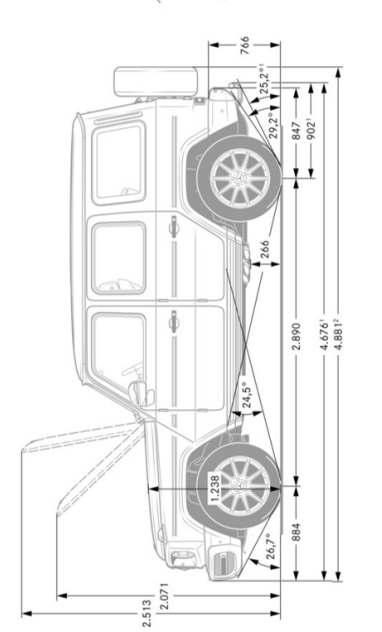

VPC Installed Options

<i>Code</i>	<i>Options</i>	<i>Availability</i>	<i>MSRP</i>
D09	Wheel Locking Bolts		\$150
D49	First Aid Kit		\$35

Specifications

G63W4

<i>Chassis</i>	
<i>Drivetrain</i>	
Transmission	AMG SPEEDSHIFT TCT 9G Automatic Transmission
Drive Configuration	All-wheel drive
<i>Engine</i>	
Engine Configuration	Handcrafted AMG 4.0L V8 Biturbo Engine
Power (hp)	577
Fuel Requirement (Octane)	91
Torque (lb-ft)	627
Compression	8.6:1
Fuel Tank Size (gallons)	26.42
Displacement (cc)	3,982
<i>Performance</i>	
Acceleration 0-60 mph (sec)	4.5
Top Speed (mph)	137/149 (w/ drivers package)
Top Speed (mph)	137/149 (w/ drivers package)
<i>Fuel Economy</i>	
Fuel Economy	Cty/Hwy/Combined TBD
<i>Exterior Dimensions</i>	
Vehicle Length (in.)	191.85
Vehicle Width with Mirrors (in.)	86.10
Vehicle Height (in.)	77.40
Wheelbase (in.)	113.78
Curb Weight (lbs.)	5,842
<i>Wheels and Tires</i>	
<i>Interior Dimensions</i>	
Trunk Size (cubic feet)	37.39