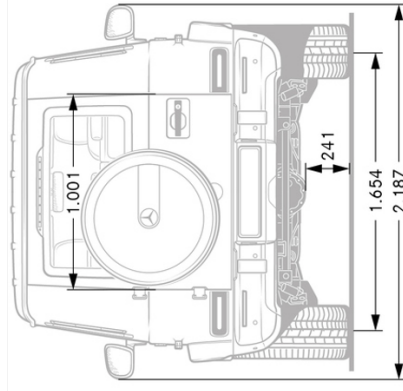

VPC Installed Options

<i>Code</i>	<i>Options</i>	<i>Availability</i>	<i>MSRP</i>
D09	Wheel Locking Bolts		\$150
D49	First Aid Kit		\$35

Specifications

G63W4

<i>Chassis</i>	
<i>Drivetrain</i>	
Transmission	AMG SPEEDSHIFT TCT 9G Automatic Transmission
Drive Configuration	All-wheel drive
<i>Engine</i>	
Engine Configuration	Handcrafted AMG 4.0L V8 Biturbo Engine
Power (hp)	577
Fuel Requirement (Octane)	91
Torque (lb-ft)	627
Compression	8.6:1
Fuel Tank Size (gallons)	26.42
Displacement (cc)	3,982
<i>Performance</i>	
Acceleration 0-60 mph (sec)	4.5
Top Speed (mph)	137/149 (w/ drivers package)
Top Speed (mph)	137/149 (w/ drivers package)
<i>Fuel Economy</i>	
Fuel Economy	Cty/Hwy/Combined TBD
<i>Exterior Dimensions</i>	
Vehicle Length (in.)	191.85
Vehicle Width with Mirrors (in.)	86.10
Vehicle Height (in.)	77.40
Wheelbase (in.)	113.78
Curb Weight (lbs.)	5,842
<i>Wheels and Tires</i>	
<i>Interior Dimensions</i>	
Trunk Size (cubic feet)	37.39

<i>Chassis</i>	
<i>Drivetrain</i>	
Transmission	AMG SPEEDSHIFT TCT 9G Automatic Transmission
Drive Configuration	All-wheel drive
<i>Engine</i>	
Engine Configuration	Handcrafted AMG 4.0L V8 Biturbo Engine
Power (hp)	577
Fuel Requirement (Octane)	91
Torque (lb-ft)	627
Compression	8.6:1
Fuel Tank Size (gallons)	26.42
Displacement (cc)	3,982
<i>Performance</i>	
Acceleration 0-60 mph (sec)	5.0
Top Speed (mph)	130
Top Speed (mph)	TBD (w/ drivers package)
<i>Fuel Economy</i>	
Fuel Economy	Cty/Hwy/Combined TBD
<i>Exterior Dimensions</i>	
Vehicle Length (in.)	194.45
Vehicle Width with Mirrors (in.)	89.96
Vehicle Height (in.)	88.78
Wheelbase (in.)	113.07
Curb Weight (lbs.)	6,315
<i>Wheels and Tires</i>	
<i>Interior Dimensions</i>	
Trunk Size (cubic feet)	TBD