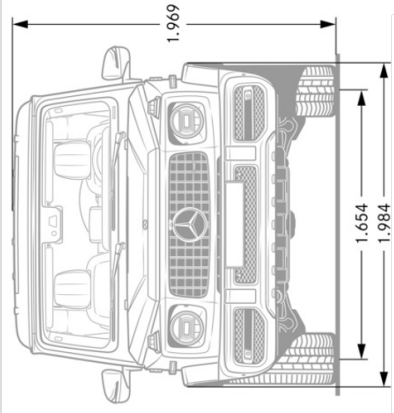

VPC Installed Options

<i>Code</i>	<i>Options</i>	<i>Availability</i>	<i>MSRP</i>
D09	Wheel Locking Bolts		\$150
D49	First Aid Kit		\$35

Specifications

G63W4

<i>Chassis</i>	
<i>Drivetrain</i>	
Transmission	AMG SPEEDSHIFT TCT 9G Automatic Transmission
Drive Configuration	All-wheel drive
<i>Engine</i>	
Engine Configuration	Handcrafted AMG 4.0L V8 Biturbo Engine
Power (hp)	577
Fuel Requirement (Octane)	91
Torque (lb-ft)	627
Compression	8.6:1
Fuel Tank Size (gallons)	26.42
Displacement (cc)	3,982
<i>Performance</i>	
Acceleration 0-60 mph (sec)	4.5
Top Speed (mph)	137/149 (w/ drivers package)
Top Speed (mph)	137/149 (w/ drivers package)
<i>Fuel Economy</i>	
Fuel Economy	Cty/Hwy/Combined TBD
<i>Exterior Dimensions</i>	
Vehicle Length (in.)	191.85
Vehicle Width with Mirrors (in.)	86.10
Vehicle Height (in.)	77.40
Wheelbase (in.)	113.78
Curb Weight (lbs.)	5,842
<i>Wheels and Tires</i>	
<i>Interior Dimensions</i>	
Trunk Size (cubic feet)	37.39