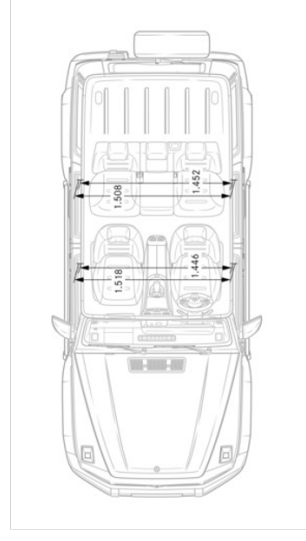

<i>Chassis</i>	
<i>Drivetrain</i>	
Transmission	AMG SPEEDSHIFT TCT 9G Automatic Transmission
Drive Configuration	All-wheel drive
<i>Engine</i>	
Engine Configuration	Handcrafted AMG 4.0L V8 Biturbo Engine
Power (hp)	577
Fuel Requirement (Octane)	91
Torque (lb-ft)	627
Compression	8.6:1
Fuel Tank Size (gallons)	26.42
Displacement (cc)	3,982
<i>Performance</i>	
Acceleration 0-60 mph (sec)	5.0
Top Speed (mph)	130
Top Speed (mph)	TBD (w/ drivers package)
<i>Fuel Economy</i>	
Fuel Economy	Cty/Hwy/Combined TBD
<i>Exterior Dimensions</i>	
Vehicle Length (in.)	194.45
Vehicle Width with Mirrors (in.)	89.96
Vehicle Height (in.)	88.78
Wheelbase (in.)	113.07
Curb Weight (lbs.)	6,315
<i>Wheels and Tires</i>	
<i>Interior Dimensions</i>	
Trunk Size (cubic feet)	TBD