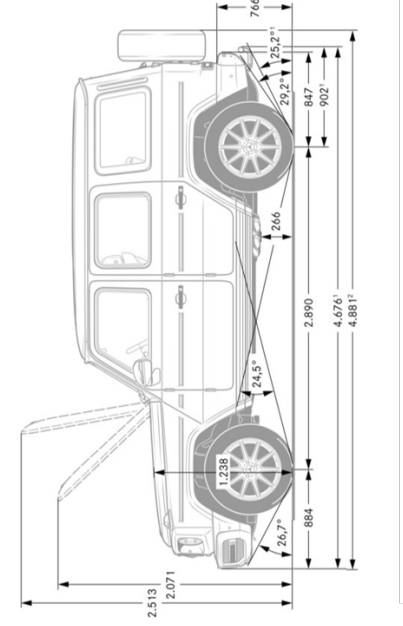

<i>Chassis</i>	
<i>Drivetrain</i>	
Transmission	AMG SPEEDSHIFT TCT 9G Automatic Transmission
Drive Configuration	All-wheel drive
<i>Engine</i>	
Engine Configuration	Handcrafted AMG 4.0L V8 Biturbo Engine
Power (hp)	577
Fuel Requirement (Octane)	91
Torque (lb-ft)	627
Compression	8.6:1
Fuel Tank Size (gallons)	26.42
Displacement (cc)	3,982
<i>Performance</i>	
Acceleration 0-60 mph (sec)	5.0
Top Speed (mph)	130
Top Speed (mph)	TBD (w/ drivers package)
<i>Fuel Economy</i>	
Fuel Economy	Cty/Hwy/Combined TBD
<i>Exterior Dimensions</i>	
Vehicle Length (in.)	194.45
Vehicle Width with Mirrors (in.)	89.96
Vehicle Height (in.)	88.78
Wheelbase (in.)	113.07
Curb Weight (lbs.)	6,315
<i>Wheels and Tires</i>	
<i>Interior Dimensions</i>	
Trunk Size (cubic feet)	TBD