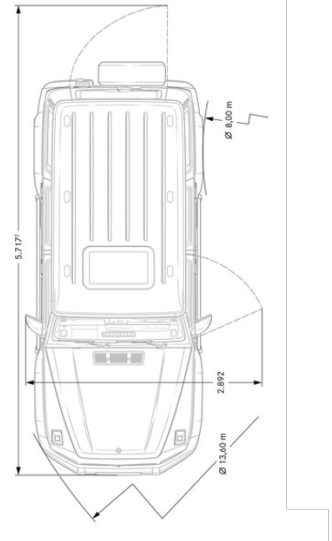

<i>Chassis</i>	
<i>Drivetrain</i>	
Transmission	AMG SPEEDSHIFT TCT 9G Automatic Transmission
Drive Configuration	All-wheel drive
<i>Engine</i>	
Engine Configuration	Handcrafted AMG 4.0L V8 Biturbo Engine
Power (hp)	577
Fuel Requirement (Octane)	91
Torque (lb-ft)	627
Compression	8.6:1
Fuel Tank Size (gallons)	26.42
Displacement (cc)	3,982
<i>Performance</i>	
Acceleration 0-60 mph (sec)	5.0
Top Speed (mph)	130
Top Speed (mph)	TBD (w/ drivers package)
<i>Fuel Economy</i>	
Fuel Economy	Cty/Hwy/Combined TBD
<i>Exterior Dimensions</i>	
Vehicle Length (in.)	194.45
Vehicle Width with Mirrors (in.)	89.96
Vehicle Height (in.)	88.78
Wheelbase (in.)	113.07
Curb Weight (lbs.)	6,315
<i>Wheels and Tires</i>	
<i>Interior Dimensions</i>	
Trunk Size (cubic feet)	TBD